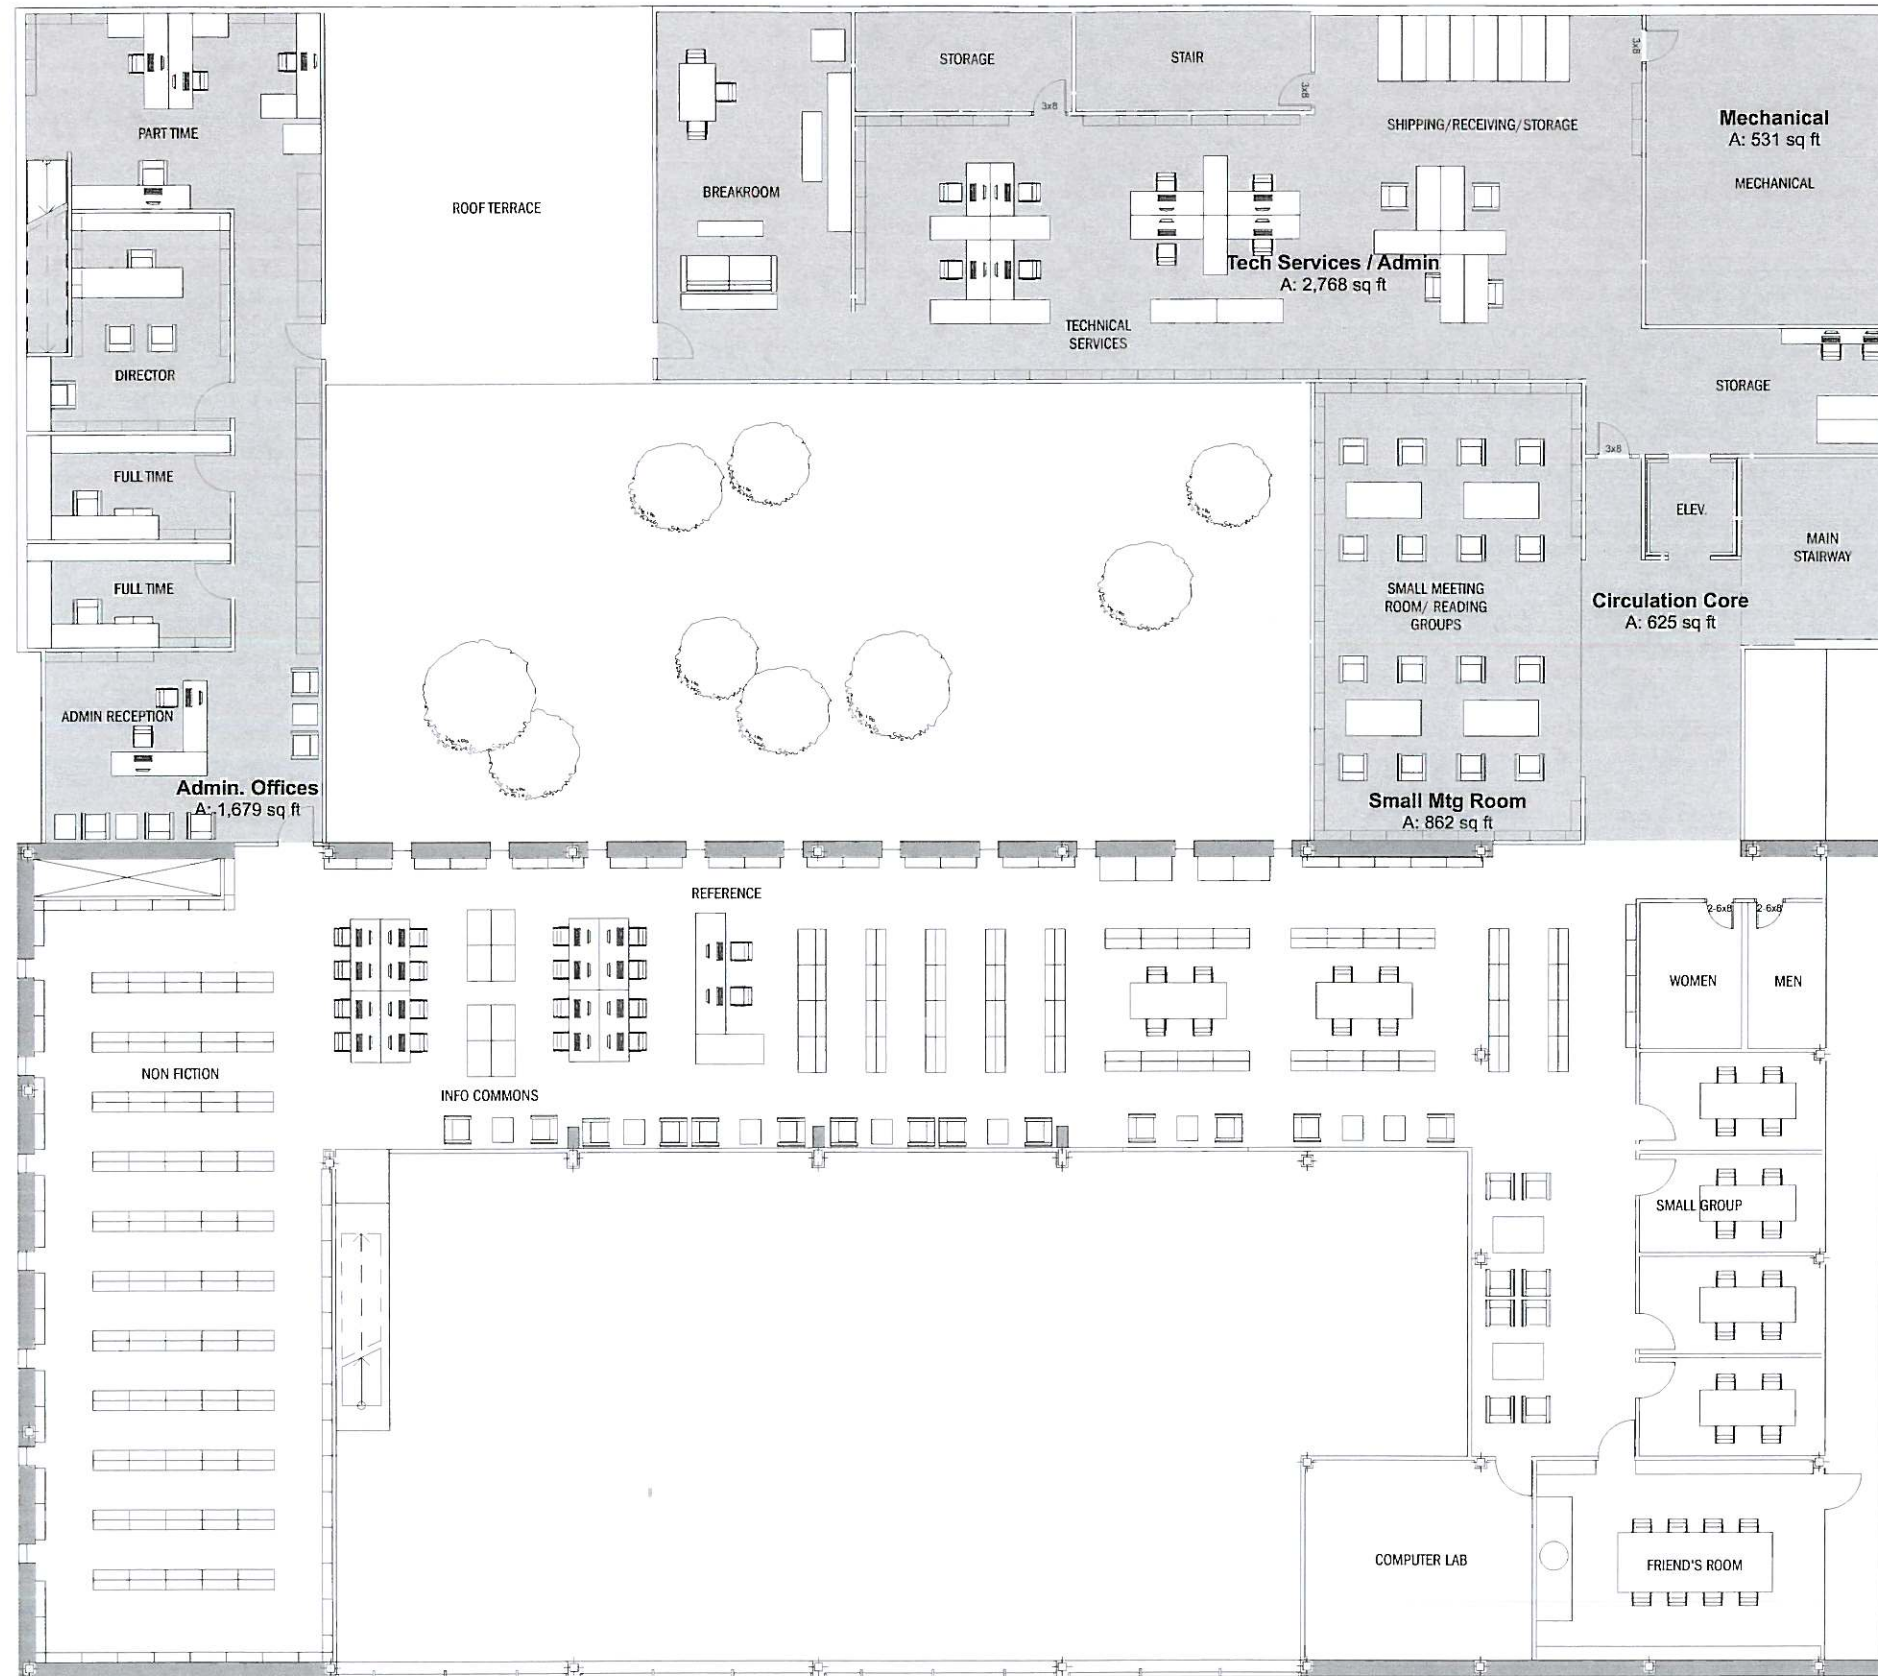

SCHEME A.1

Ground Floor

scale: 1/16" = 1' - 0"

12 december 2007

designLAB
architects

711 atlantic avenue
boston, massachusetts 02111

t. 617.350.3005
f. 617.350.6006
w. designLABarch.com

DiClemente Siegel Design Inc.

28105 greenfield road
southfield, michigan 48076

t. 248.569.1430
f. 248.569.0096
w. dsdonline.com

SCHEME A.1

Second Floor

scale: 1/16" = 1' - 0"

12 december 2007